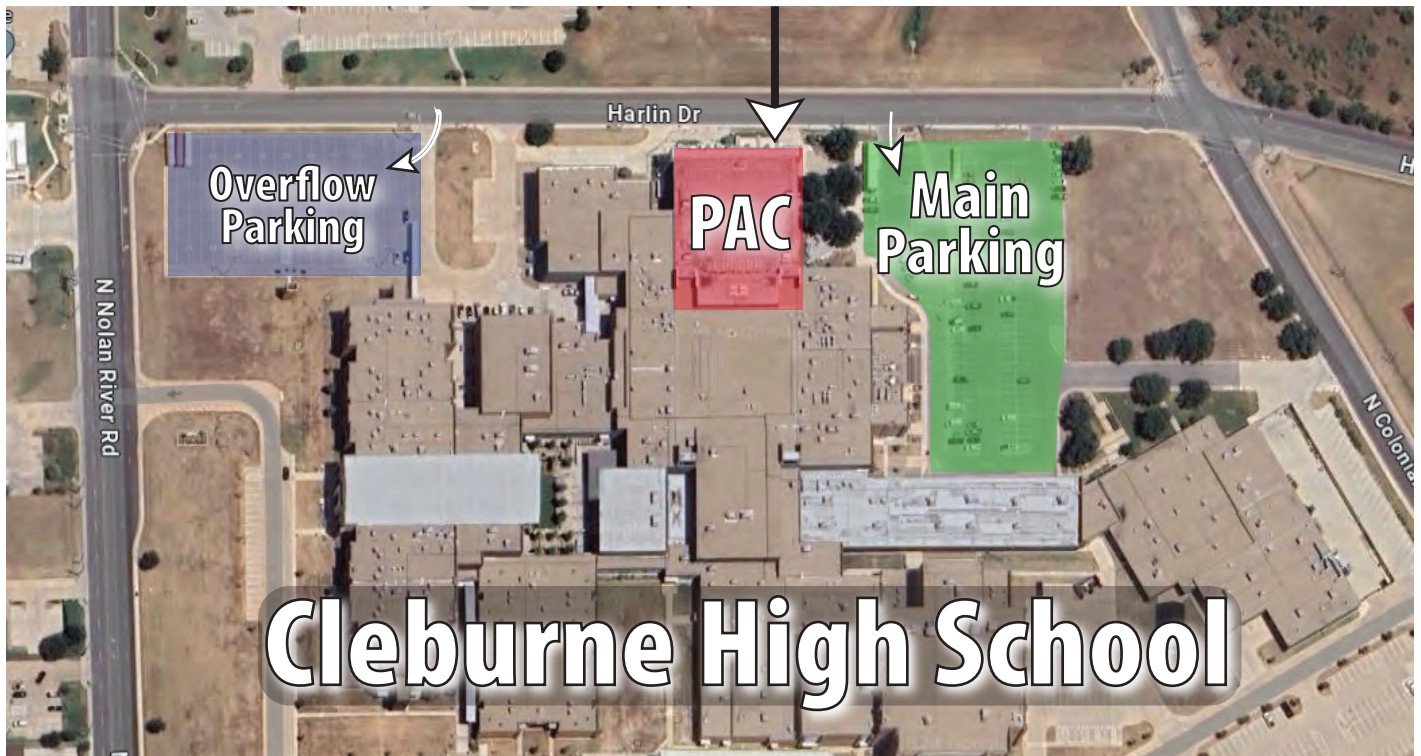

Shakespeare in the ~~Park~~ PAC!

Don Smith Performing Arts Center

Due to unusual wet conditions the event has been moved to the Don Smith PAC located at the Cleburne High School.

Important Note

- Google/Apple maps has the wrong address.
- Please enter 1650 Harlin Dr. Cleburne, TX manually in your GPS app.
- If you enter Don Smith PAC it will incorrectly take you to our Dudley Hall location.

Show starts at 7:30pm

Seating is General Admission

No food or drink allowed in the PAC

May 31 & June 1, 2024

WILLIAM SHAKESPEARE'S
HENRY V

Theatre Entrance

**1450 Harlin Dr.
Cleburne, TX 76033**

TICKETS: